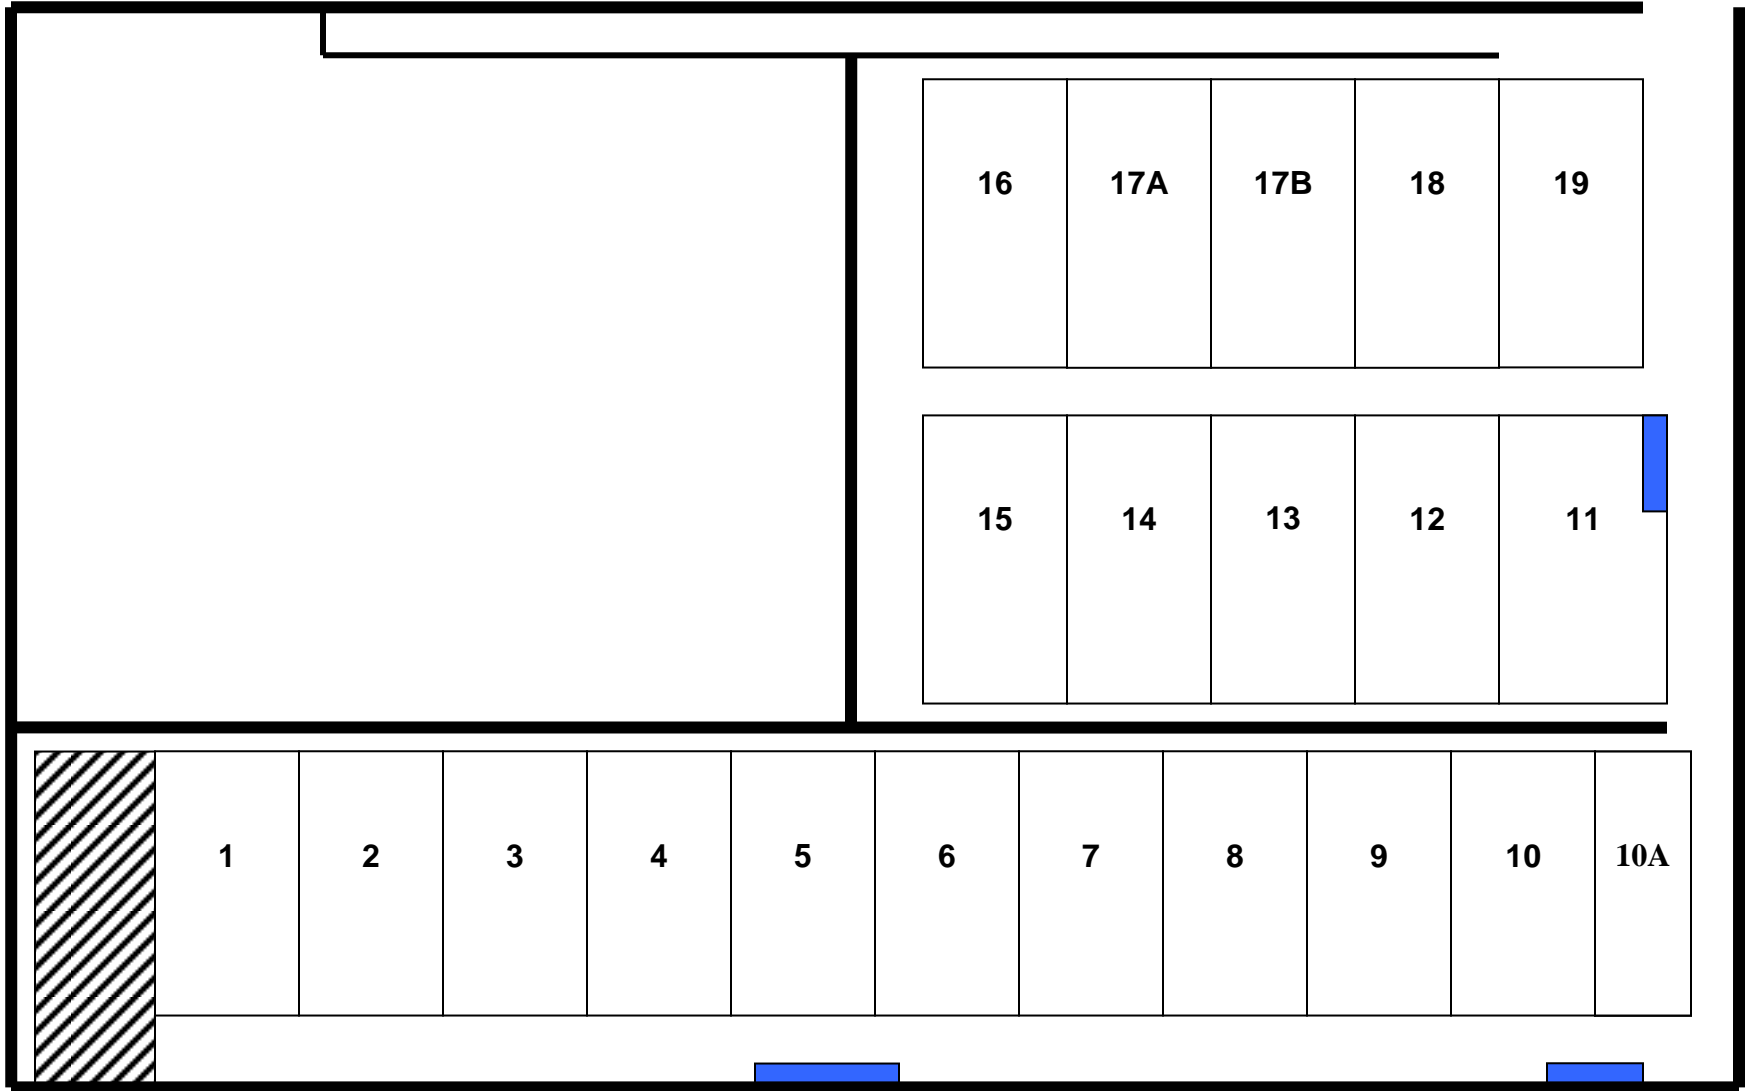

THE WALLED GARDEN ALLOTMENTS – SITE PLAN

“GRASSLANDS”
(HOUSE)

Entrance

WEST

EAST

KEY:

— Boundary

■ Water

FIELD

NOT TO SCALE