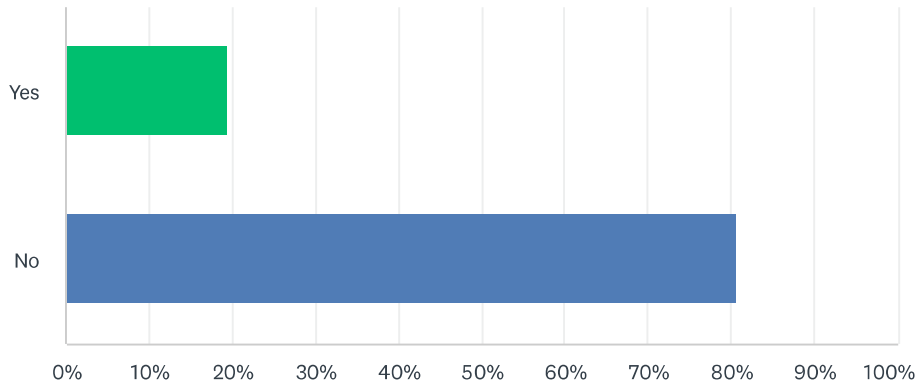

20 Mph Speed Restrictions in Adderbury

Q14 Would you be willing to join a Community Speed Watch Scheme to help enforce new speed restrictions in Adderbury?

Answered: 149 Skipped: 6

ANSWER CHOICES	RESPONSES
Yes	19.46% 29
No	80.54% 120
TOTAL	149