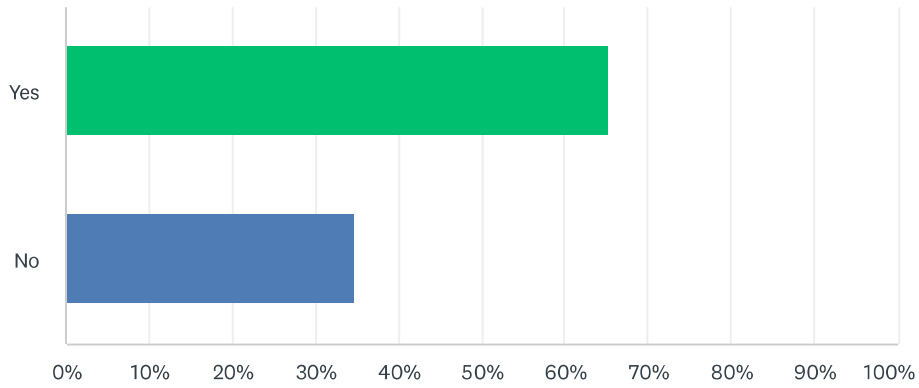

20 Mph Speed Restrictions in Adderbury

Q4 Do you believe reducing the speed limits in Adderbury to 20mph would make you feel safer driving in Adderbury?

Answered: 155 Skipped: 0

ANSWER CHOICES	RESPONSES	
Yes	65.16%	101
No	34.84%	54
TOTAL		155