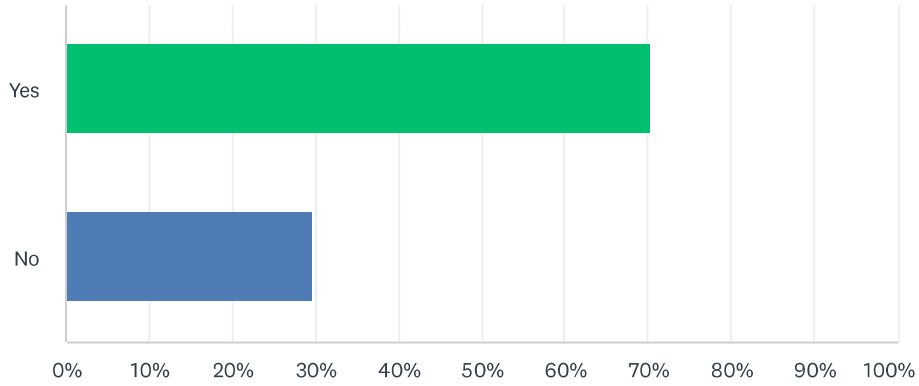

20 Mph Speed Restrictions in Adderbury

Q6 Do you support the Parish Council's application to the County Council to reduce speed limits in Adderbury to 20mph?

Answered: 155 Skipped: 0

ANSWER CHOICES	RESPONSES	
Yes	70.32%	109
No	29.68%	46
TOTAL		155