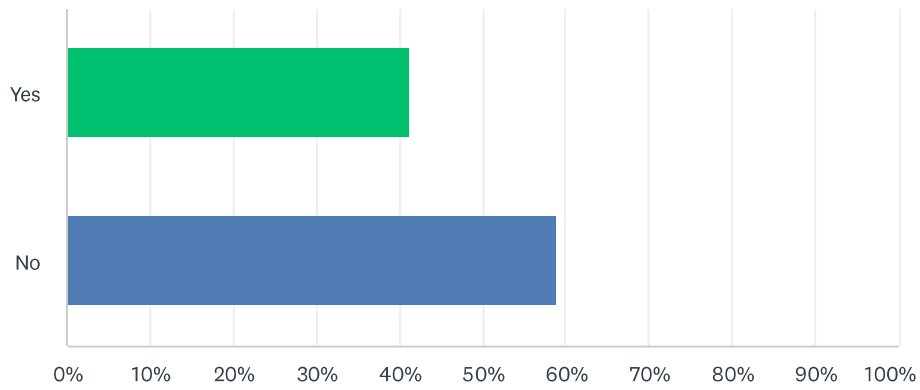

20 Mph Speed Restrictions in Adderbury

Q13 Do you have any other suggestions of how the volume of traffic could be addressed in Adderbury?

Answered: 151 Skipped: 4

ANSWER CHOICES	RESPONSES
Yes	41.06% 62
No	58.94% 89
TOTAL	151