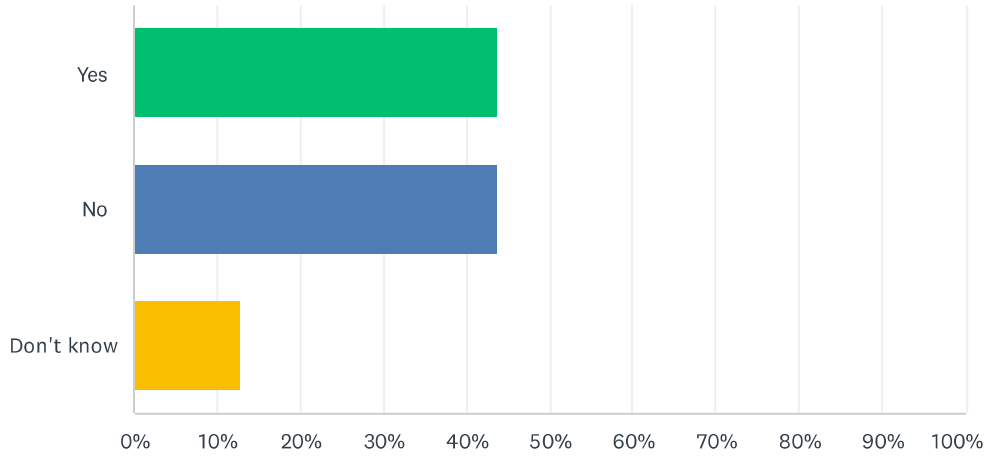

Q9 If not, would you be supportive of closing the western arm of the junction at Horn Hill Road/Milton Road (oak tree junction) to reduce the speed of traffic turning into Horn Hill Road? This would result in only the eastern arm being open to vehicles.

Answered: 149 Skipped: 6

ANSWER CHOICES	RESPONSES	
Yes	43.62%	65
No	43.62%	65
Don't know	12.75%	19
TOTAL		149