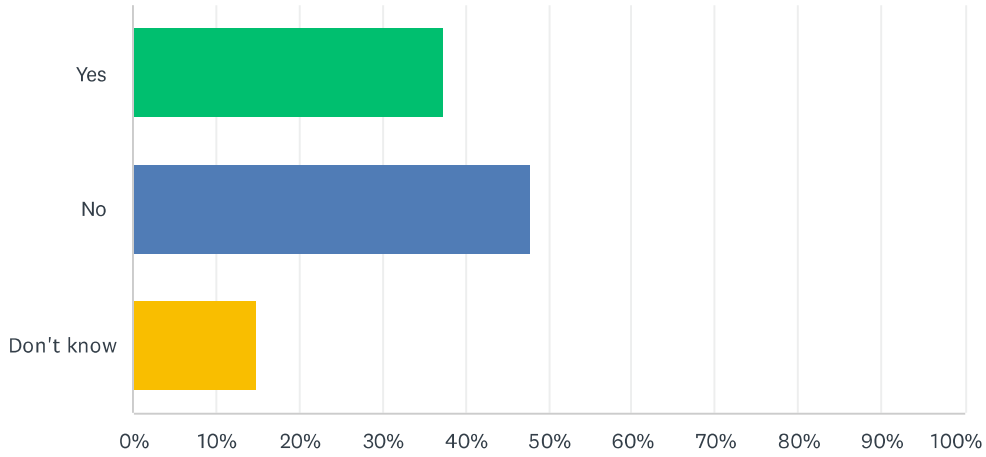

20 Mph Speed Restrictions in Adderbury

Q7 Do you perceive that the two new chicanes on Milton Road and Berry Hill Road have reduced the speed of vehicle on these roads?

Answered: 155 Skipped: 0

ANSWER CHOICES	RESPONSES	
Yes	37.42%	58
No	47.74%	74
Don't know	14.84%	23
TOTAL		155