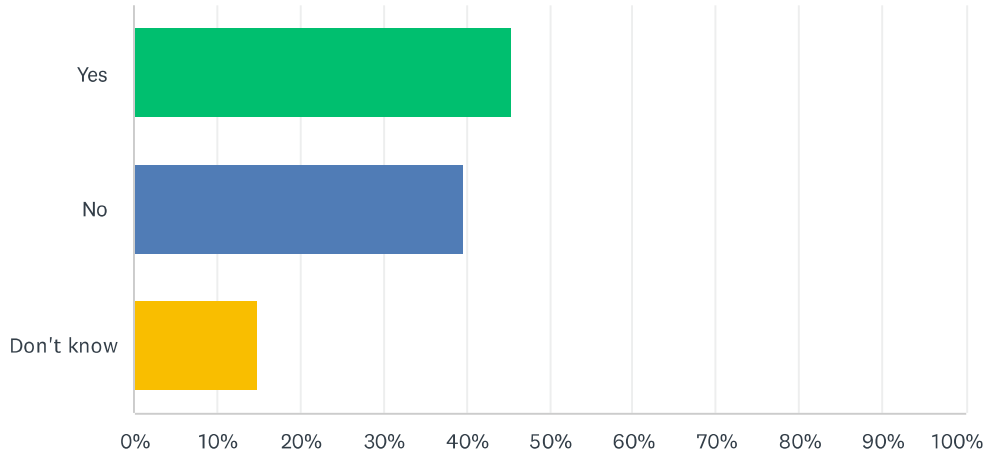

Q11 Do you believe that closing the western arm of the junction at Horn Hill Road/Milton Road (oak tree junction), so that only the eastern arm is open to vehicles, would reduce the volume of traffic going through the village?

Answered: 154 Skipped: 1

ANSWER CHOICES	RESPONSES	
Yes	45.45%	70
No	39.61%	61
Don't know	14.94%	23
TOTAL		154