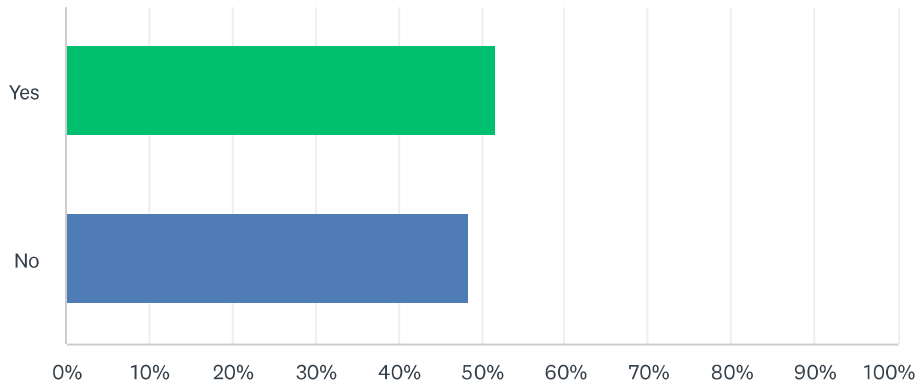

20 Mph Speed Restrictions in Adderbury

Q12 Do you have any other suggestions of how speeding traffic could be addressed in Adderbury?

Answered: 153 Skipped: 2

ANSWER CHOICES	RESPONSES
Yes	51.63% 79
No	48.37% 74
TOTAL	153