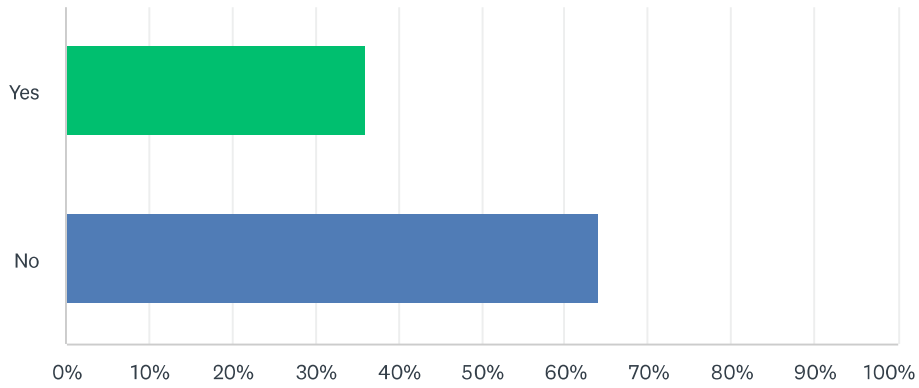

### Q1 Is speeding an issue in Adderbury?

Answered: 155 Skipped: 0

ANSWER CHOICES	RESPONSES
Yes	78.06% 121
No	21.94% 34
TOTAL	155

20 Mph Speed Restrictions in Adderbury

Q2 As a pedestrian, do you feel safe walking along the footpaths in Adderbury, which run alongside a road?

Answered: 155 Skipped: 0

ANSWER CHOICES	RESPONSES	
Yes	36.13%	56
No	63.87%	99
TOTAL		155