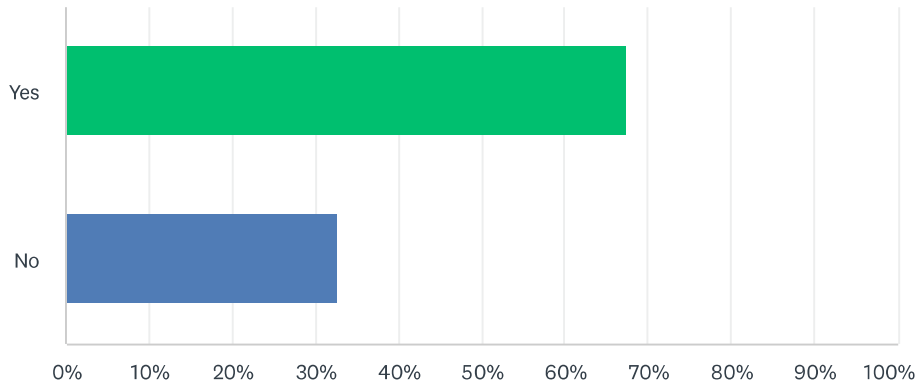

20 Mph Speed Restrictions in Adderbury

Q5 Do you believe reducing the speed limits in Adderbury to 20mph would make you feel safer walking along the footpaths and crossing the roads?

Answered: 153 Skipped: 2

ANSWER CHOICES	RESPONSES	
Yes	67.32%	103
No	32.68%	50
TOTAL		153