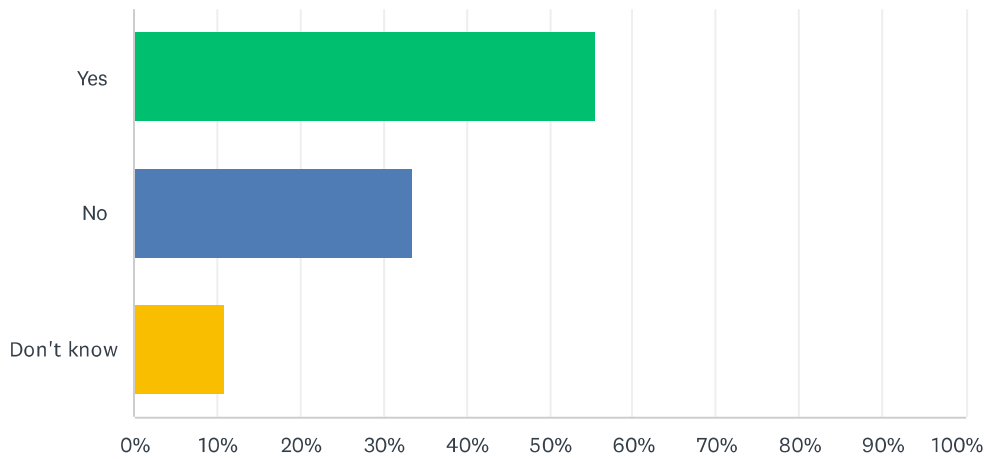

20 Mph Speed Restrictions in Adderbury

Q10 Do you believe that the volume of traffic driving into Horn Hill Road and through the village needs to be reduced?

Answered: 155 Skipped: 0

ANSWER CHOICES	RESPONSES	
Yes	55.48%	86
No	33.55%	52
Don't know	10.97%	17
TOTAL		155