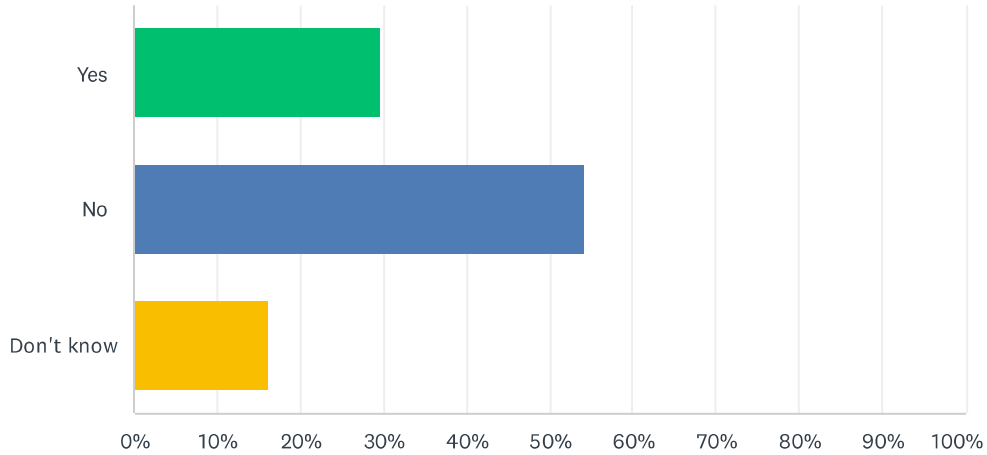

Q8 Do you perceive that the new chicane on Milton Road has reduced the speed of vehicles (coming from the direction of Bloxham) turning into Horn Hill Road at the western arm of the Horn Hill Road/Milton Road junction (oak tree junction)?

Answered: 155 Skipped: 0

ANSWER CHOICES	RESPONSES	
Yes	29.68%	46
No	54.19%	84
Don't know	16.13%	25
TOTAL		155