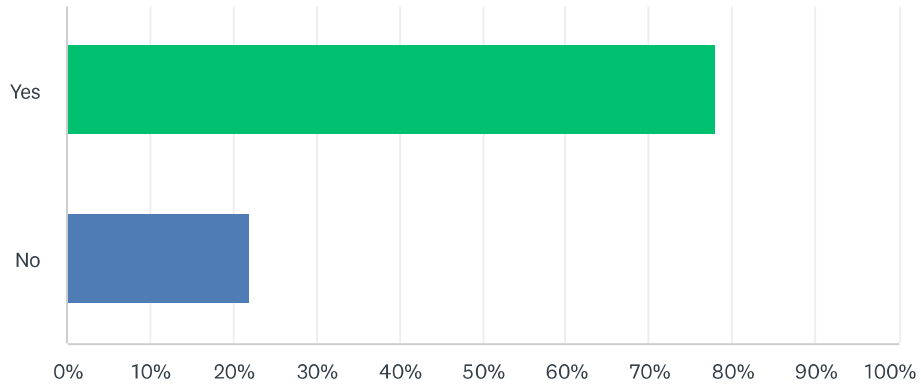

### Q1 Is speeding an issue in Adderbury?

Answered: 155 Skipped: 0

ANSWER CHOICES	RESPONSES
Yes	78.06% 121
No	21.94% 34
TOTAL	155

20 Mph Speed Restrictions in Adderbury

Q2 As a pedestrian, do you feel safe walking along the footpaths in Adderbury, which run alongside a road?